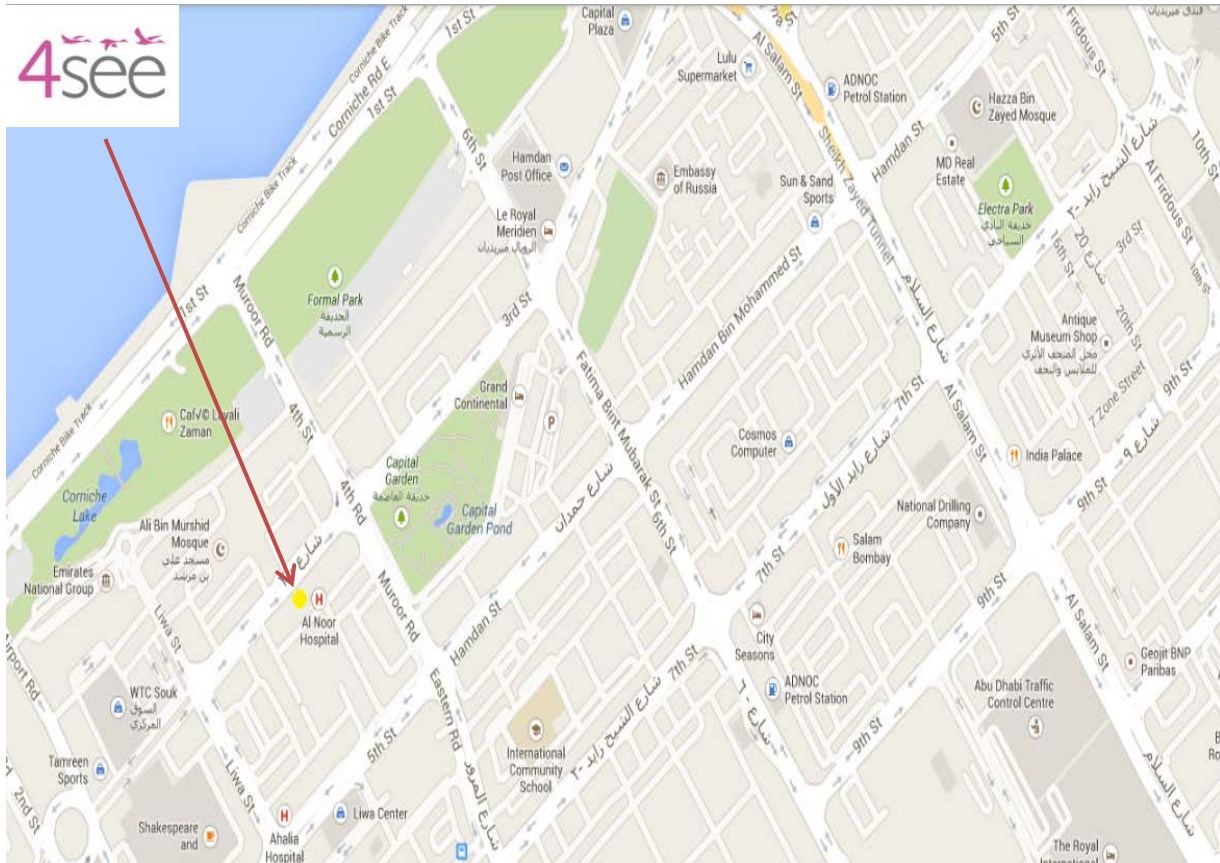

## How to Find Us

The 4see offices are located on the Mezzanine floor of the Daughters of Al Otaiba Building on Khalifa Street, Abu Dhabi. The building is located next to the Al Noor hospital, the building has a Nexus sign on the front and Herfy's fast food restaurant is located on the ground floor.

## Parking

There is a public underground car park behind the hospital and a public car park on the opposite side of Khalifa Street.

## From Abu Dhabi Airport

Follow the signs to Abu Dhabi on the E22 and take the exit for Sheik Zayed Road. Keep left at the fork and merge on to Sheik Zayed Road. Continue through the tunnel and exit on to Corniche Road West. Turn left onto E Road / Sultan Bin Zayed the First Street. Take a slight left and stay on the road. Turn right towards Khalifa Bin Zayed the First Street, then take the first right and turn right again onto Khalifa Street.